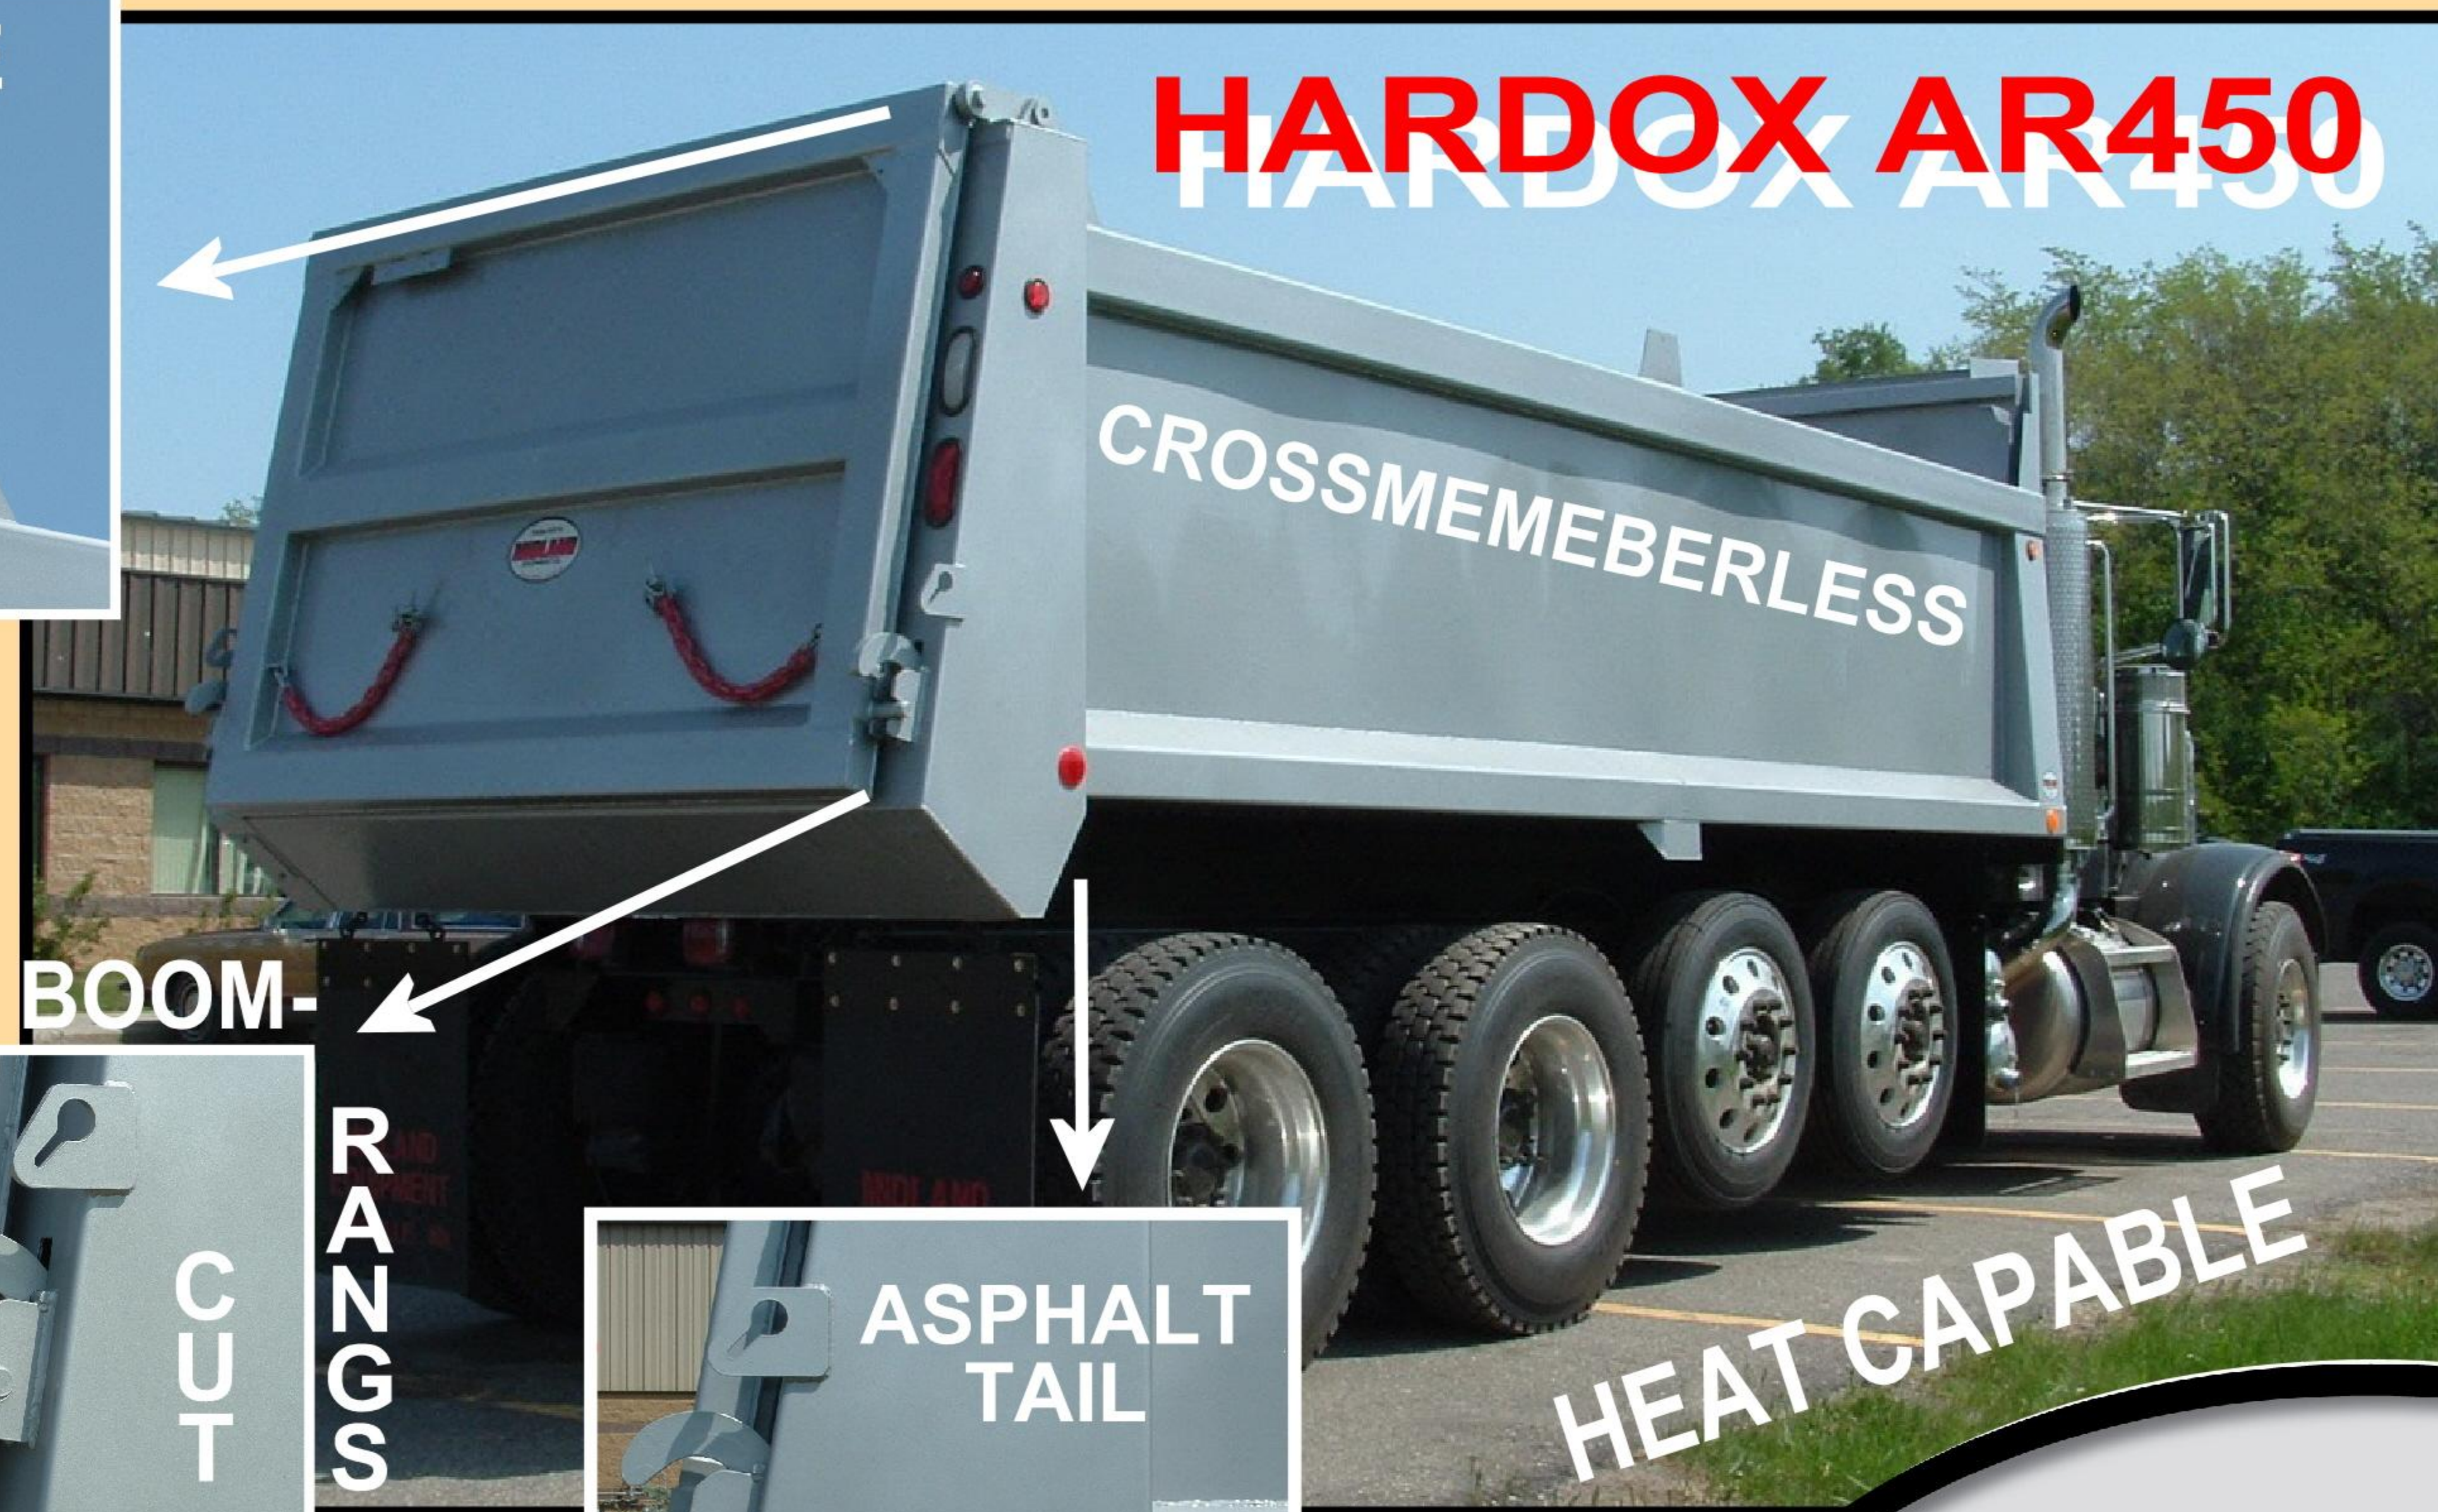

MIDLAND SMOOTH SIDE

STROBE
PACKAGES

21980 Kenrick Avenue ~ Lakeville, MN 55044
(952) 469-1006 ~ www.midlandequipmentco.com

LIGHT WEIGHT

3/16" HARDOX AR450 FLOOR
4MM (5/32)" HARDOX AR450 SIDES
3/16" HARDOX AR450 TAILGATE

HEAVY DUTY

1/4" HARDOX AR450 FLOOR
3/16" HARDOX AR450 SIDES
1/4" HARDOX AR450 TAILGATE

STANDARD SPECIFICATIONS

10" STRUCTURAL CHANNEL UNDERSTRUCTURE CROSSMEMBERLESS DESIGN

42" OR 48" OR 54" SIDES AVAILABLE

TWO (2) PANEL TAILGATE
48" OR 54" TAILGATES AVAILABLE
STRAIGHT OR SLOPING TAILGATE
ALL SLOPING TAILGATES USE MULTI HINGE DESIGN
ASPHALT TAILS AND/OR HIGH LIFT TAILGATES

ALL BOXES - HEAT CAPABLE AROUND SIDES & DOGHOUSE

CABSHIELDS 18" OR 24" - BUILT AROUND CAB AND EXHAUST

CUSTOM OR MAILHOT TELESCOPIC HOIST DOGHOUSE DESIGN

OPTIONAL EQUIPMENT AVAILABLE

ROLL-RITE ELECTRIC TARP SYSTEM - DOUBLE ARM W/ 5 YR MOTOR

PULLTARP TARP SYSTEM (WINDOW SHADE STYLE TARP SYSTEM)